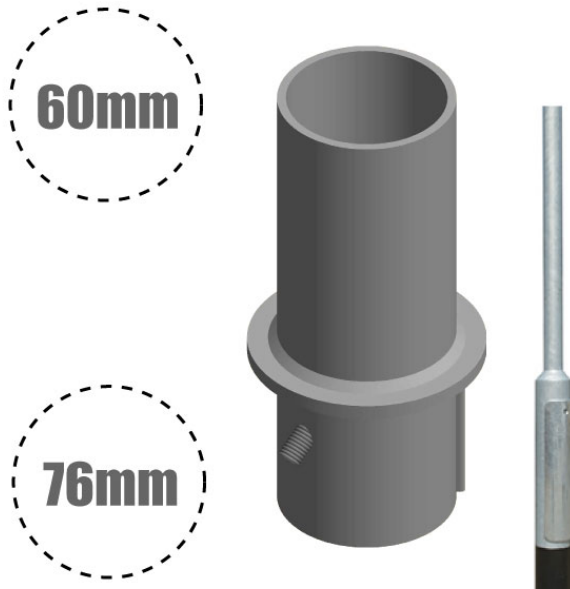

**Internal Reducer for Lighting Column / Lamp Post - 76mm column to 60mm
(Internal)**

\$54.93

Lighting Column Reducer suits 76mm lighting column reducing down to 60mm. External - fits over existing column. **PLEASE NOTE - Weight & Windage must be checked for suitability of the bracket against the installation postcode. Please email us for more information prior to purchase.**