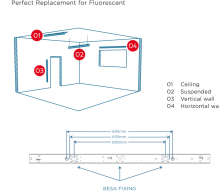

5FT LED BATTEN LIGHT 1500MM (1.5M) LED OFFICE LIGHT FOR CORRIDOR, BATHROOM, STAIRS, GARAGE, WORKSHOP - 60W / 7,200LM / 4000K

$26.86

7,200lm

60W
5FT
1500mm

60W LED BATTEN FITTING

SUITABLE FOR MULTIPLE APPLICATIONS

LED Linear Batten Fitting

Easy Installation and Maintenance

Advances in luminous efficacy results in a delivered luminaire efficacy of 120lm/W. Designed as a direct replacement for conventional surface mount T8-Tubes across standard sizes of 1200mm, 1500mm & 1800mm, as well as suitable for new installations across a range of commercial applications. Conventional design for direct replacements of traditional technology - RAL White steel housing finished off with a frosted anti- glare PMMA optic/diffuser for subtle, uniform lumen output suitable for a range of commercial environments from office, corridor to retail with high CRI 80+. 2 piece body & cover design makes installation quick and easy, whether it be surface-mount (as standard) or suspension.

[DOWNLOAD PRODUCT INSTALLATION MANUAL / GUIDE](#)

PRODUCT INFORMATION

LED Type	SMD2835 LEDs
Warranty	5 Year
Part L Compliant	Yes
Dimensions	1493mm x 67mm x 68mm
Weight	1.7kg
Equivalent to	2 x 58W T8

TECHNICAL SPECIFICATIONS

Power Consumption	60W
Input Voltage	220-240V AC
Power Factor	>0.95
Operating Temperature	-20°C to 50°C
L70 Rated Lifetime	+45,000hrs
Ingress Protection	IP21

LUMEN PERFORMANCE

Luminous Efficiency	120lm/W
Beam Angle	120°
CRI (Colour Rendering Index)	>80
Lumen Output	7,200lm