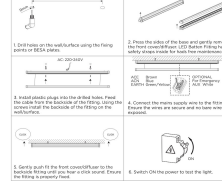

LED Linear Batten Fitting

Easy Installation and Maintenance