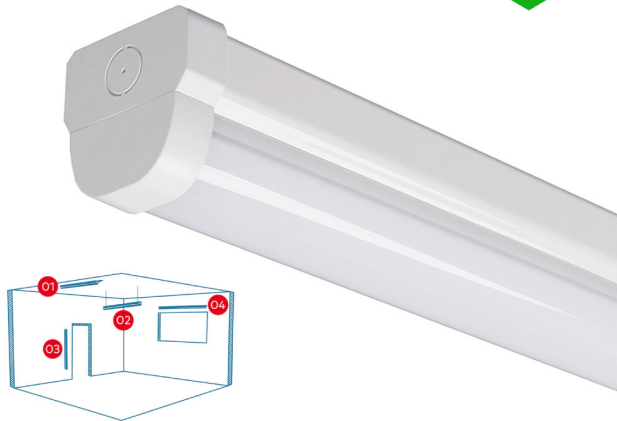

5FT LED BATTEN LIGHT 1500MM (1.5M) LED OFFICE LIGHT FOR CORRIDOR, BATHROOM, STAIRS, GARAGE, WORKSHOP - 60W / 7,200LM / 4000K

$26.86

7,200lm

60W
5FT
1500mm

60W LED BATTEN FITTING

SUITABLE FOR MULTIPLE APPLICATIONS

LED Linear Batten Fitting

Easy Installation and Maintenance

Advances in luminous efficacy results in a delivered luminaire efficacy of 120lm/W. Designed as a direct replacement for conventional surface mount T8-Tubes across standard sizes of 1200mm, 1500mm & 1800mm, as well as suitable for new installations across a range of commercial applications. Conventional design for direct replacements of traditional technology - RAL White steel housing finished off with a frosted anti- glare PMMA optic/diffuser for subtle, uniform lumen output suitable for a range of commercial environments from office, corridor to retail with high CRI 80+. 2 piece body & cover design makes installation quick and easy, whether it be surface-mount (as standard) or suspension.

[DOWNLOAD PRODUCT INSTALLATION MANUAL / GUIDE](#)

PRODUCT INFORMATION

LED Type	SMD2835 LEDs
Warranty	5 Year
Part L Compliant	Yes
Dimensions	1493mm x 67mm x 68mm
Weight	1.7kg
Equivalent to	2 x 58W T8

TECHNICAL SPECIFICATIONS

Power Consumption	60W
Input Voltage	220-240V AC
Power Factor	>0.95
Operating Temperature	-20°C to 50°C
L70 Rated Lifetime	+45,000hrs
Ingress Protection	IP21

LUMEN PERFORMANCE

Luminous Efficiency	120lm/W
Beam Angle	120°
CRI (Colour Rendering Index)	>80
Lumen Output	7,200lm