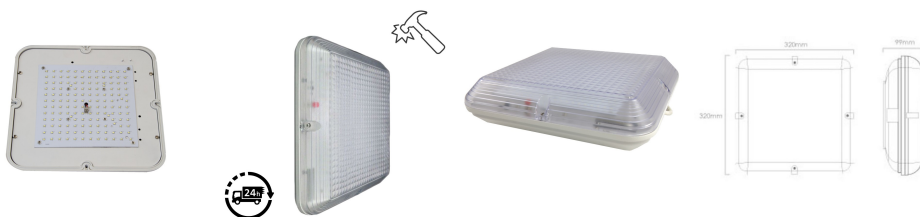

****CLEARANCE ** Vandal Proof LED Bulkhead IP65 / IK10 - Outdoor Die-Cast Aluminium**

£40.88 £25.00

PRODUCT INFORMATION

LED Type	SMD2835
Warranty	5 Year
Part L Compliant	Yes
Dimensions	320mm x 320mm x 99mm

TECHNICAL SPECIFICATIONS

Power Consumption	18W
Input Voltage	100 - 280V AC
Power Factor	>0.95
Operating Temperature	-20°C to 50°C
L70 Rated Lifetime	+40,000hrs
Ingress Protection	IP65

LUMEN PERFORMANCE

Luminous Efficiency	106lm/W
Beam Angle	120°
CRI (Colour Rendering Index)	>80Ra
Lumen Output	1900lm