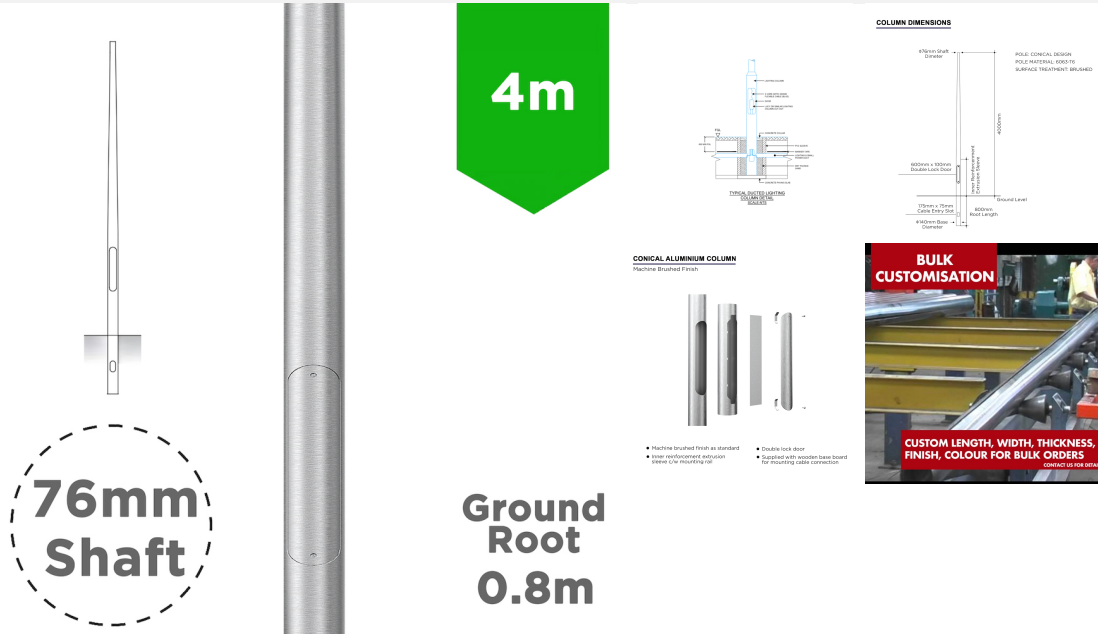

4m Aluminium Conical Lamp Post / Lighting Column - Machine Brushed Aluminium Street Lamp Post Root Mounted 4 Metre (4m Above Ground)

\$292.36

4m Aluminium Conical Lamp Post / Lighting Column - Machine Brushed T6 Tempered Aluminium Street Lamp Post Root Mounted 4 Metre (4m Above Ground) Light duty lighting column suitable for road, residential, CCTV/security features and general amenity areas, with street lanterns, floodlights & post top amenity luminaires (please see related accessories) Designed to BSEN 40

PLEASE NOTE - Weight & Windage must be checked for suitability of the column against the installation postcode. Please email us for more information prior to purchase. It is the responsibility of the installer to ensure columns are installed safely and correctly, no liability will be accepted by The LED Store/supplier. In certain cases a ground survey may be required prior to installation. . Unit does not include column door key. Please find the link to this product below.

Root Mounted

Dimensions (mm)							
Product Code	Height	D1	D2	Z	Door Opening	Weight (kg)	Min. Concrete Diameter*
SDACOL4M76MM	4m	76	140	800	600x100	27.0	0.30
SDACOL5M76MM	5m	76	140	800	600x100	30.0	0.35
SDACOL6M76MM	6m	76	152	800	600x100	35.0	0.30

*Root mounted columns come with bitumen protection on the root, to 200mm above ground level

NOTE - The above is only a typical detail & is subject to ground conditions & head weight / windage load - we advise this is checked prior to installation