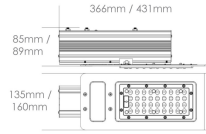

****CLEARANCE** LED Street Lights 30W Street Lighting Fixture**

£160.00 £70.00

****CLEARANCE** LED Street Lights 30W Street Lighting Fixture**

PRODUCT INFORMATION

LED Type	SMD3030 LEDs
Warranty	5 Year
Part L Compliant	Yes
Dimensions	380mm x 138mm x 92mm
Weight	
Socket Type	40/60mm Pole Side Entry
Equivalent to	

TECHNICAL SPECIFICATIONS

Power Consumption	30W
Input Voltage	90-365V AC
Power Factor	>0.95
Operating Temperature	-20°C to 50°C
L70 Rated Lifetime	+50,000hrs
Ingress Protection	IP67

LUMEN PERFORMANCE

Luminous Efficiency	110lm/W
Beam Angle	65° x 135°
CRI (Colour Rendering Index)	>80Ra
Lumen Output	3300lm