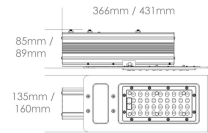

****CLEARANCE** LED Street Lights 40W Street Lighting Fixture**

~~\$195.31~~ **\$97.66**

****CLEARANCE** LED Street Lights 40W Street Lighting Fixture**

PRODUCT INFORMATION

LED Type	SMD3030 LEDs
Warranty	5 Year
Part L Compliant	Yes
Dimensions	380mm x 138mm x 92mm
Weight	
Socket Type	40/60mm Pole Side Entry
Equivalent to	

TECHNICAL SPECIFICATIONS

Power Consumption	40W
Input Voltage	90-365V AC
Power Factor	>0.95
Operating Temperature	-20°C to 50°C
L70 Rated Lifetime	+50,000hrs
Ingress Protection	IP67

LUMEN PERFORMANCE

Luminous Efficiency	110lm/W
Beam Angle	65° x 135°
CRI (Colour Rendering Index)	>80Ra
Lumen Output	4400lm