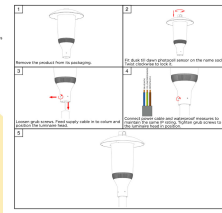

3000K*

Elegance and Intelligence

A Gentle Glow Brings Safety

Reducing Lighting Pollution

Identify to Urban Spaces

LED Post Top Lantern DIMENSIONS

30W LED Post Top Lantern

Easy Installation and Maintenance

PRODUCT INFORMATION

LED Type	SMD3030 LEDs
Warranty	5 Year
Part L Compliant	Yes
Dimensions	Ø458 x 659mm
Weight	6.7kg
Windage	0.15m ²
Equivalent to	70 SON / MHL

TECHNICAL SPECIFICATIONS

Power Consumption	50W
Input Voltage	100-280V AC
Power Factor	>0.95
Operating Temperature	-20°C to 65°C
L70 Rated Lifetime	+55,000hrs
Ingress Protection	IP65