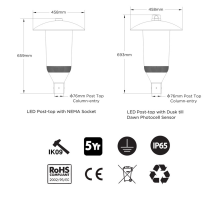

3000K*

Elegance and Intelligence

A Gentle Glow Brings Safety

Reducing Lighting Pollution

Identify to Urban Spaces

LED Post Top Lantern DIMENSIONS

30W LED Post Top Lantern

Easy Installation and Maintenance

PRODUCT INFORMATION

LED Type	SMD3030 LEDs
Warranty	5 Year
Part L Compliant	Yes
Dimensions	Ø458 x 659mm
Weight	6.7kg
Windage	0.15m ²
Equivalent to	70 SON / MHL

TECHNICAL SPECIFICATIONS

Power Consumption	50W
Input Voltage	100-280V AC
Power Factor	>0.95
Operating Temperature	-20°C to 65°C
L70 Rated Lifetime	+55,000hrs
Ingress Protection	IP65