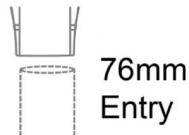

50W LED Top Hat Lantern - 360 Degree Car Park / Street Light Luminaire 30W c/w 76mm Entry

$282.59

6,250lm

**50W
76mm
Column
Entry**

**DARK
SKY
FRIENDLY**

**ULOR
0%**

DARK SKY FRIENDLY

**ULOR
0%**

3000K*

Elegance and Intelligence

A Gentle Glow Brings Safety

Reducing Lighting Pollution

Identify to Urban Spaces

LED Post Top Lantern DIMENSIONS

30W LED Post Top Lantern

Easy Installation and Maintenance

PRODUCT INFORMATION

LED Type	SMD3030 LEDs
Warranty	5 Year
Part L Compliant	Yes
Dimensions	Ø458 x 659mm
Weight	6.7kg
Windage	0.15m²
Equivalent to	70 SON / MHL

TECHNICAL SPECIFICATIONS

Power Consumption	50W
Input Voltage	100-280V AC
Power Factor	>0.95
Operating Temperature	-20°C to 65°C
L70 Rated Lifetime	+55,000hrs
Ingress Protection	IP65

LUMEN PERFORMANCE

Luminous Efficiency	125lm/W
Beam Angle	150° x 150° (All-round-optic)
CRI (Colour Rendering Index)	>80Ra
Lumen Output	6,250lm

AVAILABLE OPTIONS

Colour Temperature	3000K (Dark Sky Friendly- 0% ULOR) 4000K