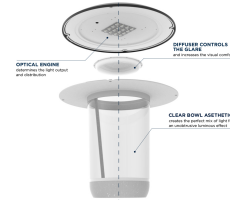

3000K*

Elegance and Intelligence

A Gentle Glow Brings Safety

Reducing Lighting Pollution

Identify to Urban Spaces

LED Post Top Lantern DIMENSIONS

30W LED Post Top Lantern

Easy Installation and Maintenance

PRODUCT INFORMATION

LED Type	SMD3030 LEDs
Warranty	5 Year
Part L Compliant	Yes
Dimensions	Ø458 x 659mm
Weight	6.7kg
Windage	0.15m ²
Equivalent to	70 SON / MHL

TECHNICAL SPECIFICATIONS

Power Consumption	50W
Input Voltage	100-280V AC
Power Factor	>0.95
Operating Temperature	-20°C to 65°C
L70 Rated Lifetime	+55,000hrs
Ingress Protection	IP65

The Top Hat series post-top is a modern designed LED luminaire for column/post mounting at heights of 3 - 7m, suited to general open areas such as pedestrian areas, car parks and low-to-medium traffic urban applications.

IP65 RAL Black die-cast housing finished with a polybonate diffuser, the 360 degree luminaire gives all round uniform illumination with minimal light spillage, capable for reaching 20-30lux from typical 5-6m installations. Furthermore, luminaire compatible with standard external mains photocells for complete dusk-till-dawn control.