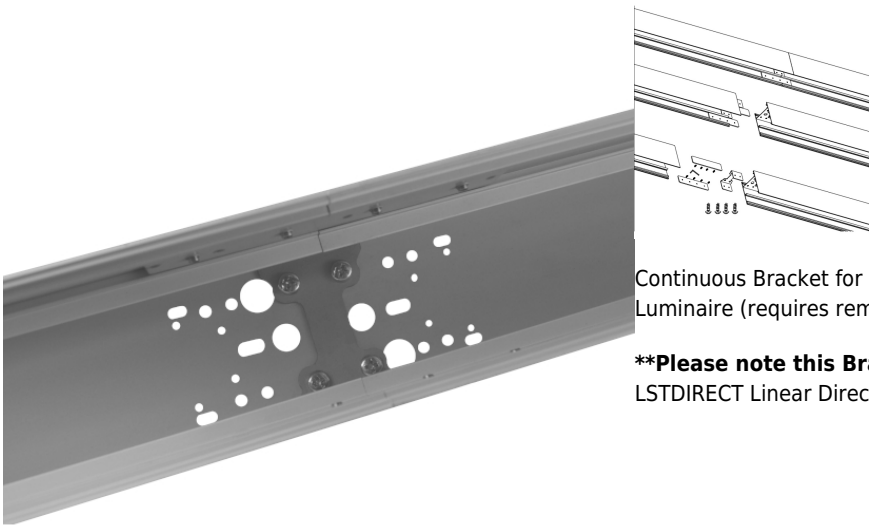

Continuous Bracket for LSTDIRECT Linear Direct Downlight Luminaire

£12.50

Continuous Bracket for LSTDIRECT Linear Direct Downlight Luminaire (requires removal of end cap).

****Please note this Bracket is only compatible with our LSTDIRECT Linear Direct Downlight Series.****