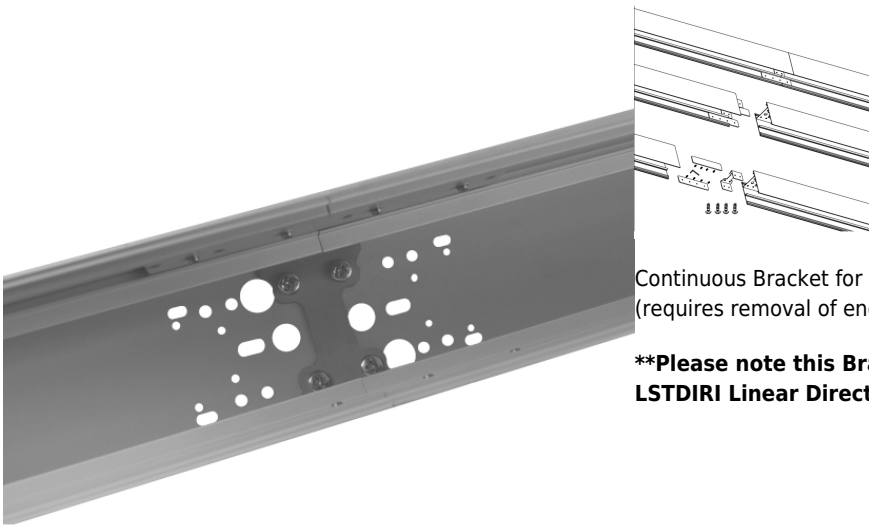

Continuous Bracket for LSTDIRI Linear Direct/Indirect Light

\$15.26

Continuous Bracket for LSTDIRI Linear Direct/Indirect Light
(requires removal of end cap).

****Please note this Bracket is only compatible with our
LSTDIRI Linear Direct/Indirect Series.****