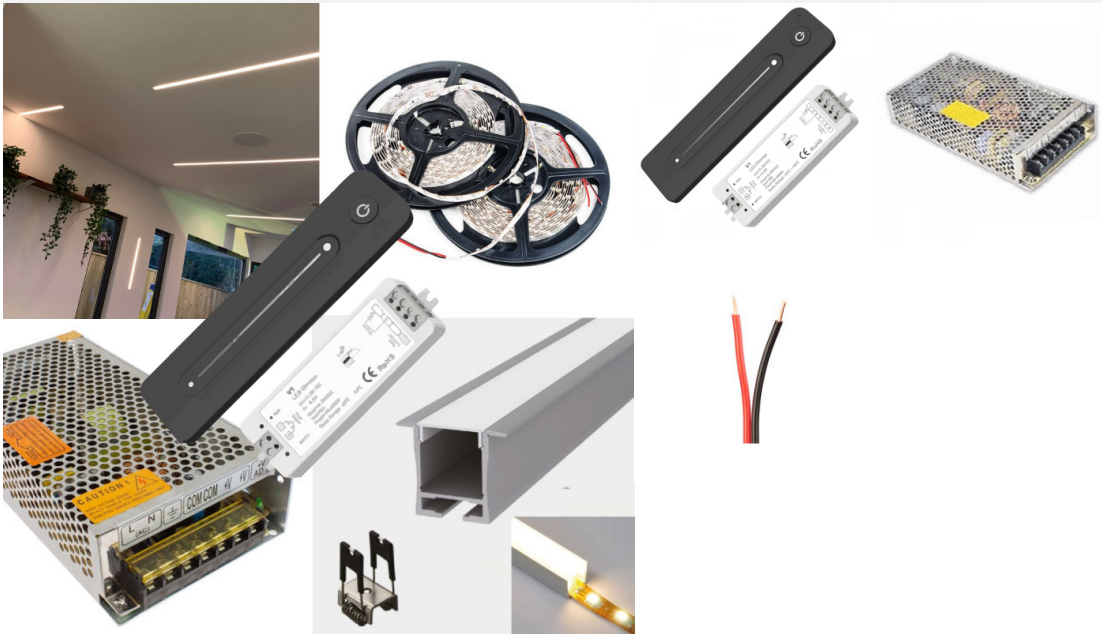

LED Strip Recessed Ceiling Wall LED Strip Tape Aluminium Channel Profile Complete Kit - Includes LED Strip Tape, LED Profile, Driver + Optional Remote Dimmer or Wall Plate Dimming Switch, 5m Cable 24V - Single Colour IP21

\$56.37

****PLEASE NOTE THIS KIT CONTAINS LED STRIP WHICH IS EXTREMELY FRAGILE AND REQUIRES PROFESSIONAL INSTALLATION. PRODUCT SHOULD BE ORDERED/INSTALLED BY A QUALIFIED ELECTRICIAN EXPERIENCED WITH LED STRIP/LOW VOLTAGE SYSTEMS.****

****1M, 2M, 3M AND 4M ARE CUT TO SIZE AND SUPPLIED WITH 1 x NUMBER [WIRED END CONNECTOR](#) FOR THE CUSTOMER TO INSTALL/CONNECT****

Save time and order our complete LED Strip Recessed Ceiling Wall LED Strip Tape Aluminium Channel Profile Complete Kit in a variety of sizes, simply select the size you require from the list (5-30m) includes the relevant components including specified QTY of [LED strip](#), [LED recessed ceiling aluminium profile](#) in the select type, optional [LED remote dimmer](#) or [Wall Plate RF dimming switch](#), [LED Driver to suit](#) & [5m 24V DC Cable](#). Supplied in complete kit format. Profile in 1m lengths comes with 1 pair of end caps and 1 pair of spring wing clips per length. LED Tape supplied. in 5m rolls. If unsure please see individual links to each item clicking the links above.

Note we are unable to modify these kits in any way, they are heavily discounted as a complete kit.

[DOWNLOAD LED STRIP LIGHT LED TAPE LIGHT INSTRUCTIONS - HOW TO INSTALL LED STRIP GUIDE / MANUAL](#)

[DOWNLOAD LED DIMMER RF REMOTE PRODUCT INSTALLATION MANUAL / GUIDE](#)