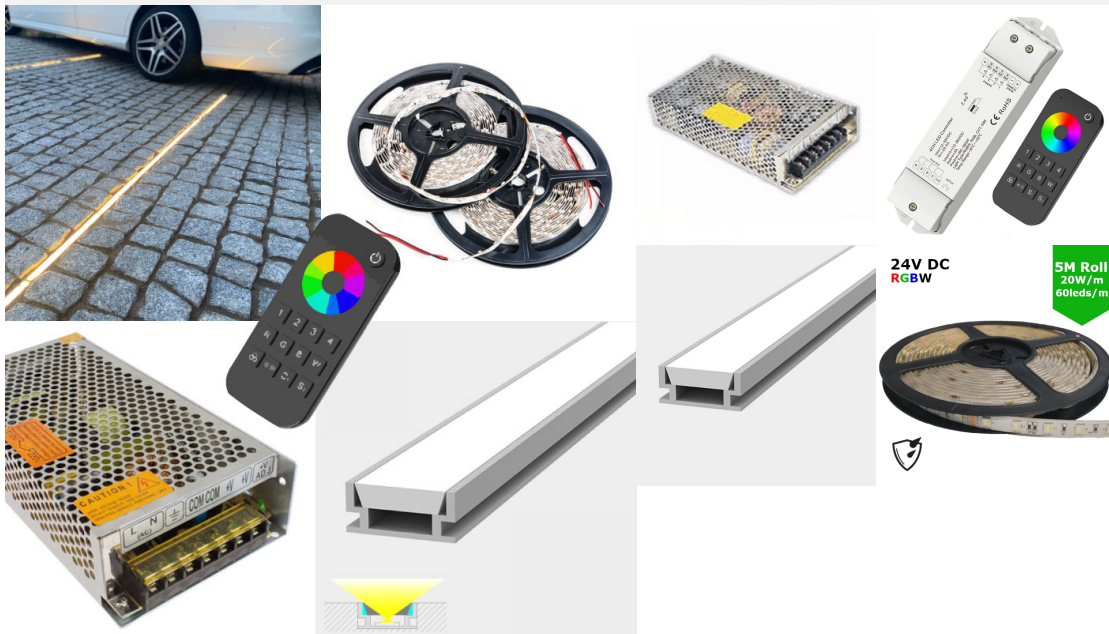

**Recessed Patio Drive Driveway Garden LED Strip RGBW Colour Changing - Outdoor Garden LED Kit - Includes LED Strip Tape, LED Profile, Driver + Optional RF Remote or Wall Plate Controller, 5m Cable 24V - IP65**

**\$49.95**

**\*\*PLEASE NOTE THIS KIT CONTAINS LED STRIP WHICH IS EXTREMELY FRAGILE AND REQUIRES PROFESSIONAL INSTALLATION. PRODUCT SHOULD BE ORDERED/INSTALLED BY A QUALIFIED ELECTRIAN EXPERIENCED WITH LED STRIP/LOW VOLTAGE SYSTEMS.\*\***

**\*\*PLEASE NOTE - THE DIFFUSER, END CAPS AND ANY GAPS IN THE PROFILE NEED TO BE SEALED IN WITH CLEAR SILICONE IN ORDER TO ACHIEVE THE IP65 RATING REQUIRED FOR EXTERNAL USE - SILICONE NOT SUPPLIED\*\***

Save time and order our complete LED Recessed Patio Drive Driveway Garden LED kit in a variety of sizes, simply select the size you require from the list (5-25m) includes the relevant components including specified QTY of [LED RGBW Colour changing strip](#), Recessed Patio Drive Driveway Garden LED in the select type, optional [LED RF Colour Changing Remote](#) or [LED RF Wall Plate Controller](#), [LED Driver to suit](#) & [5m RGBW Cable](#). **Please note a 24V RGBW controller will be required to change the colour / control the strip if you don't have one of these already.** This can be selected in the 'Add on controller' dropdown menu. Supplied in complete kit format. Profile in 1m lengths comes with 1 pair of end caps and 1 pair of mounting clips per length. LED Tape supplied. in max length of 5m rolls hence if you order a 25m kit, you will receive 5 x 5m rolls. If unsure please see individual links to each item clicking the links above.