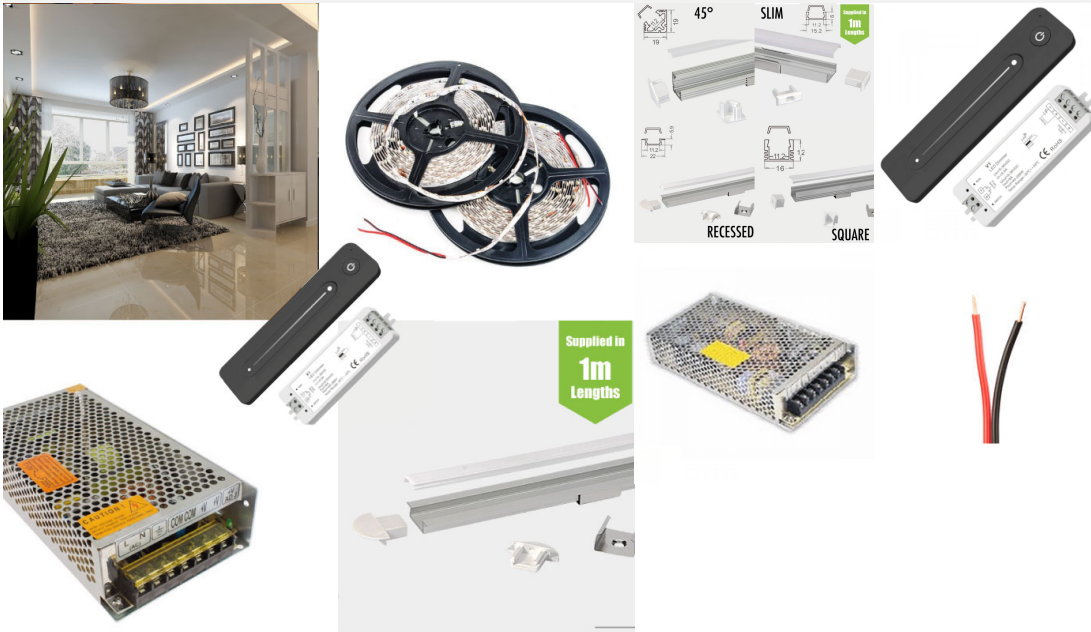

LED Home LED Kit - Includes LED Strip Tape, LED Profile, Driver + Optional Remote Dimmer or Wall Plate Dimming Switch, 5m Cable 24V - Single Colour IP21

£29.86

****PLEASE NOTE THIS KIT CONTAINS LED STRIP WHICH IS EXTREMELY FRAGILE AND REQUIRES PROFESSIONAL INSTALLATION. PRODUCT SHOULD BE ORDERED/INSTALLED BY A QUALIFIED ELECTRICIAN EXPERIENCED WITH LED STRIP/LOW VOLTAGE SYSTEMS.****

****1M, 2M, 3M AND 4M ARE CUT TO SIZE AND SUPPLIED WITH 1 x NUMBER [WIRED END CONNECTOR](#) FOR THE CUSTOMER TO INSTALL/CONNECT****

Save time and order our complete Bedroom Living Room Home LED Kit in a variety of sizes, simply select the size you require from the list (5-30m) includes the relevant components including specified QTY of [LED strip](#), [LED aluminium profile](#) in the select type, optional [LED remote dimmer](#) or [Wall Plate dimming switch](#), [LED Driver to suit](#) & [5m 24V DC Cable](#) Supplied in complete kit format. Profile in 1m lengths comes with 1 pair of end caps and 1 pair of mounting clips per length. LED Tape supplied. in max length of 5m rolls hence if you order a 25m kit, you will receive 5 x 5m rolls. If unsure please see individual links to each item clicking the links above.

Note we are unable to modify these kits in any way, they are heavily discounted as a complete kit.

[DOWNLOAD LED STRIP LIGHT LED TAPE LIGHT INSTRUCTIONS - HOW TO INSTALL LED STRIP GUIDE / MANUAL](#)

[DOWNLOAD LED DIMMER RF REMOTE PRODUCT INSTALLATION MANUAL / GUIDE](#)