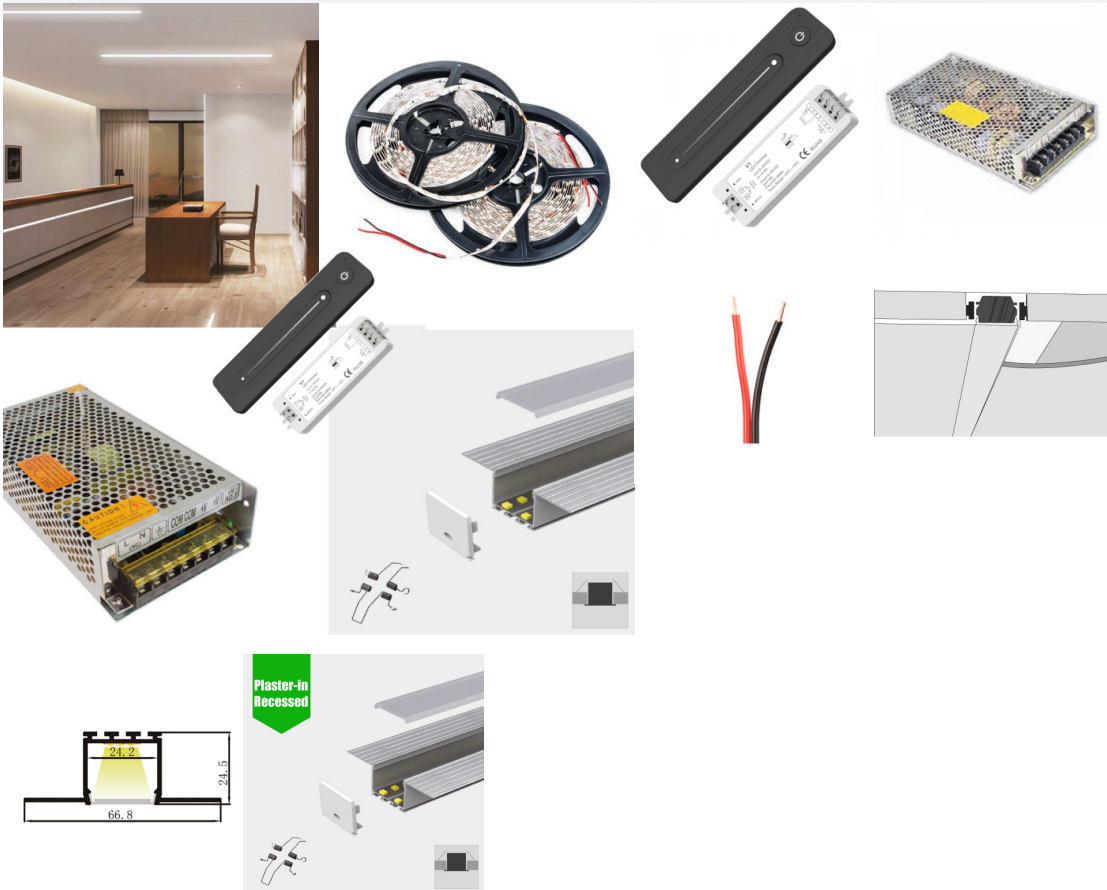

LED Strip Plaster in plasterboard Skim LED Profile Ceiling Complete Kit - Includes LED Strip Tape, LED Profile, Driver + Optional Remote Dimmer or Wall Plate Dimming Switch, 5m Cable 24V - Single Colour IP21

\$56.81

****PLEASE NOTE THIS KIT CONTAINS LED STRIP WHICH IS EXTREMELY FRAGILE AND REQUIRES PROFESSIONAL INSTALLATION. PRODUCT SHOULD BE ORDERED/INSTALLED BY A QUALIFIED ELECTRICIAN EXPERIENCED WITH LED STRIP/LOW VOLTAGE SYSTEMS.**

****1M, 2M, 3M AND 4M ARE CUT TO SIZE AND SUPPLIED WITH 1 x NUMBER [WIRED END CONNECTOR](#) FOR THE CUSTOMER TO INSTALL/CONNECT****

Save time and order our complete LED kit in a variety of sizes, simply select the size you require from the list (5-30m) includes the relevant components including specified QTY of [LED strip](#), [LED aluminium profile](#) in the select type, optional [LED remote dimmer](#) or [Wall Plate RF dimming switch](#), [LED Driver to suit](#) & [5m 24V DC Cable](#). Supplied in complete kit format. Profile in 1m lengths comes with 1 pair of end caps and 1 pair of mounting clips per length. LED Tape supplied. in 5m rolls. If unsure please see individual links to each item clicking the links above.

Note we are unable to modify these kits in any way, they are heavily discounted as a complete kit.

[DOWNLOAD LED STRIP LIGHT LED TAPE LIGHT INSTRUCTIONS - HOW TO INSTALL LED STRIP GUIDE / MANUAL](#)

[DOWNLOAD LED DIMMER RF REMOTE PRODUCT INSTALLATION MANUAL / GUIDE](#)