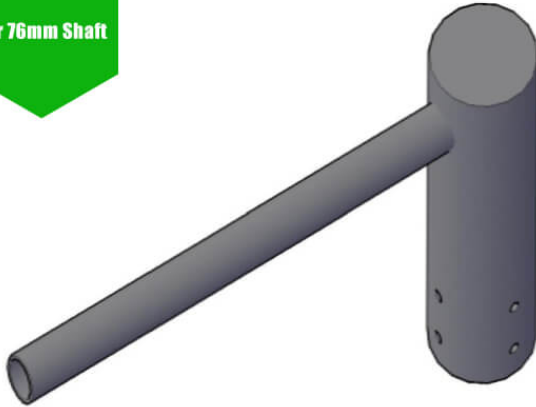

**Single Lamp Post Bracket Projection Arm - Street Light Lantern - 76mm Lighting Pole / 60mm arm**

~~\$50.05~~ **\$47.00**

**500mm Reach**  
For 76mm Shaft

Lighting Column Arm - Single Projection Bracket 500mm Bracket - 60mm Arm Diameter - Steel Galvanised Post-Top for 76mm Shaft column entry. Supplied complete with 4 x M10 Grub screws for securing to the column shaft. **PLEASE NOTE - Weight & Windage must be checked for suitability of the bracket against the installation postcode. Please email us for more information prior to purchase.**

**PRODUCT INFORMATION**

Weight 4.95kg