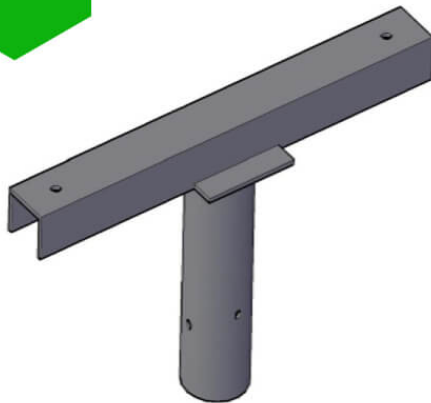

Twin / Double Flood Light Bracket for Lamp Post/Lighting Column - T-Bar for 76mm Lighting Pole

~~\$70.19~~ **\$59.69**

**Twin
Flood**
For 76mm Shaft

Lighting Column Bracket - Twin / Double Floodlight Bracket - Steel Galvanised Post-Top for 76mm Shaft column entry. Supplied complete with M16 Bolt/Tapped hole for fixing the the flood light & 4 x M10 Grub screws for securing to the column shaft. **PLEASE NOTE - Weight & Windage must be checked for suitability of the bracket against the installation postcode. Please email us for more information prior to purchase.**

PRODUCT INFORMATION

Weight 7.45kg