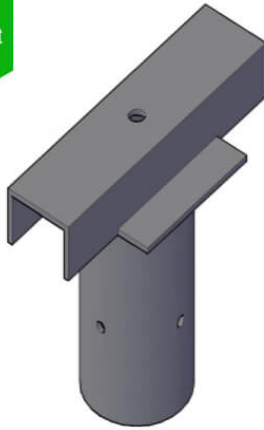

Single Flood Light Bracket for Lamp Post - Single T-Bar for 76mm Lighting Pole

\$37.84

Single
Flood
For 76mm Shaft

Lighting Column Bracket - Single Floodlight Bracket - Steel Galvanised Post-Top for 76mm Shaft column entry. Supplied complete with M16 Bolt/Tapped hole for fixing the the flood light & 4 x M10 Grub screws for securing to the column shaft. **PLEASE NOTE - Weight & Windage must be checked for suitability of the bracket against the installation postcode. Please email us for more information prior to purchase. Unit doesnt include single fuse cut out and column door key.**