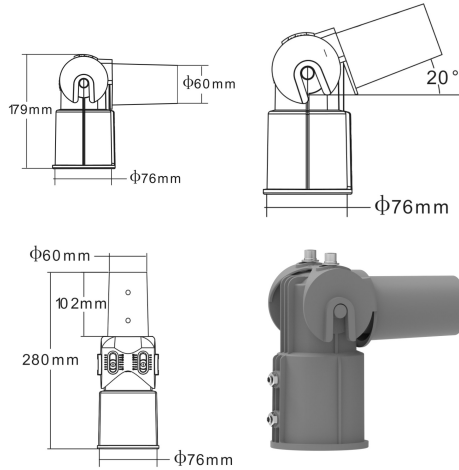

Street Lighting Column / Lamp post Bracket/Adaptor - Adjustable 76mm column-to-60mm arm

\$42.48 \$36.01

Street Column Lighting Bracket / Adaptor - adjustable arm to 76mm column - Durable die-cast electrosatically coated anodised aluminium for all-weather protection and to match street light series post-top series luminaire. Street lighting bracket based diameter is suitable for mounting on 76mm columns (or others via reducer - contact us for details) and arm is 60mm external diameter hence compatible with a number of street light luminaires & capable of a maximum load of 60kg. **PLEASE NOTE - Weight & Windage must be checked for suitability of the bracket against the installation postcode. Please email us for more information.**