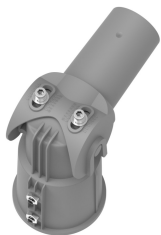

Street Lighting Column / Lamp post Bracket/Adaptor - Adjustable 76mm column-to-60mm arm

\$42.48 \$36.01

Street Column Lighting Bracket / Adaptor - adjustable arm to 76mm column - Durable die-cast electrosatically coated anodised aluminium for all-weather protection and to match street light series post-top series luminaire. Street lighting bracket based diameter is suitable for mounting on 76mm columns (or others via reducer - contact us for details) and arm is 60mm external diameter hence compatible with a number of street light luminaires & capable of a maximum load of 60kg. **PLEASE NOTE - Weight & Windage must be checked for suitability of the bracket against the installation postcode. Please email us for more information.**