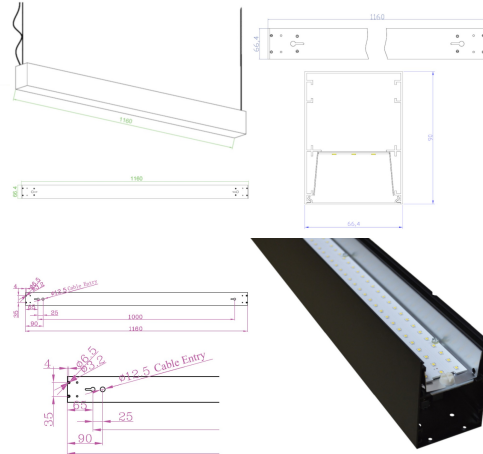

Suspended/Surface Mount Linear LED Direct Downlight Luminaire 1200mm/4ft - Black (3,700lm) 40W Flicker Free

\$103.76

**Linear
Direct
40W**

3,700lm

PRODUCT INFORMATION

LED Type	SMD2835 LEDs
Warranty	5 Year
Part L Compliant	Yes
Dimensions	1160mm x 90mm x 67mm
Weight	3.78kg
Equivalent to	2 x 36W T8

Suspended/Surface Mount Linear LED Light for offices with direct illumination. 1200mm / 4ft 40W Suspended Light for office, public open spaces and retail with high lumen output of 3,700 lumens in Natural White 4000K. Modern minimalist interior design highly suited by suspended luminaire. Finished in a choice of colours: RAL black or stylish 6063 silver aluminum housing, enclosing an Frosted diffuser for subtle light output suiting a wide range of modern commercial and institutional applications, including hallways, retail & conference rooms. 1200mm linear design with a superior lumen output up to 3,700lm for ample lux levels across a range of environments - can be continuous with additional bracket. In-fills available on request. High CRI combined with stylish design make this unit perfectly suited to retail applications. Further options of dimmable: DALI and 1-10V.