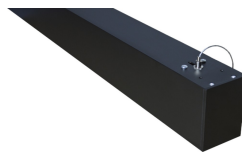

Suspended/Surface Mount Linear LED Direct Downlight Luminaire 1200mm/4ft - Black (3,700lm) 40W Flicker Free

\$103.76

**Linear
Direct
40W**

3,700lm

PRODUCT INFORMATION

LED Type	SMD2835 LEDs
Warranty	5 Year
Part L Compliant	Yes
Dimensions	1160mm x 90mm x 67mm
Weight	3.78kg
Equivalent to	2 x 36W T8

Suspended/Surface Mount Linear LED Light for offices with direct illumination. 1200mm / 4ft 40W Suspended Light for office, public open spaces and retail with high lumen output of 3,700 lumens in Natural White 4000K. Modern minimalist interior design highly suited by suspended luminaire. Finished in a choice of colours: RAL black or stylish 6063 silver aluminum housing, enclosing an Frosted diffuser for subtle light output suiting a wide range of modern commercial and institutional applications, including hallways, retail & conference rooms. 1200mm linear design with a superior lumen output up to 3,700lm for ample lux levels across a range of environments - can be continuous with additional bracket. In-fills available on request. High CRI combined with stylish design make this unit perfectly suited to retail applications. Further options of dimmable: DALI and 1-10V.