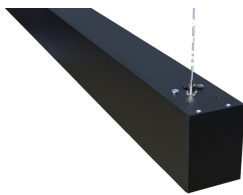

Suspended/Surface Mount Linear LED Direct Downlight Luminaire 1200mm/4ft - Black (3,700lm) 40W Flicker Free

\$103.76

**Linear
Direct
40W**

3,700lm

PRODUCT INFORMATION

LED Type	SMD2835 LEDs
Warranty	5 Year
Part L Compliant	Yes
Dimensions	1160mm x 90mm x 67mm
Weight	3.78kg
Equivalent to	2 x 36W T8

Suspended/Surface Mount Linear LED Light for offices with direct illumination. 1200mm / 4ft 40W Suspended Light for office, public open spaces and retail with high lumen output of 3,700 lumens in Natural White 4000K. Modern minimalist interior design highly suited by suspended luminaire. Finished in a choice of colours: RAL black or stylish 6063 silver aluminum housing, enclosing an Frosted diffuser for subtle light output suiting a wide range of modern commercial and institutional applications, including hallways, retail & conference rooms. 1200mm linear design with a superior lumen output up to 3,700lm for ample lux levels across a range of environments - can be continuous with additional bracket. In-fills available on request. High CRI combined with stylish design make this unit perfectly suited to retail applications. Further options of dimmable: DALI and 1-10V.