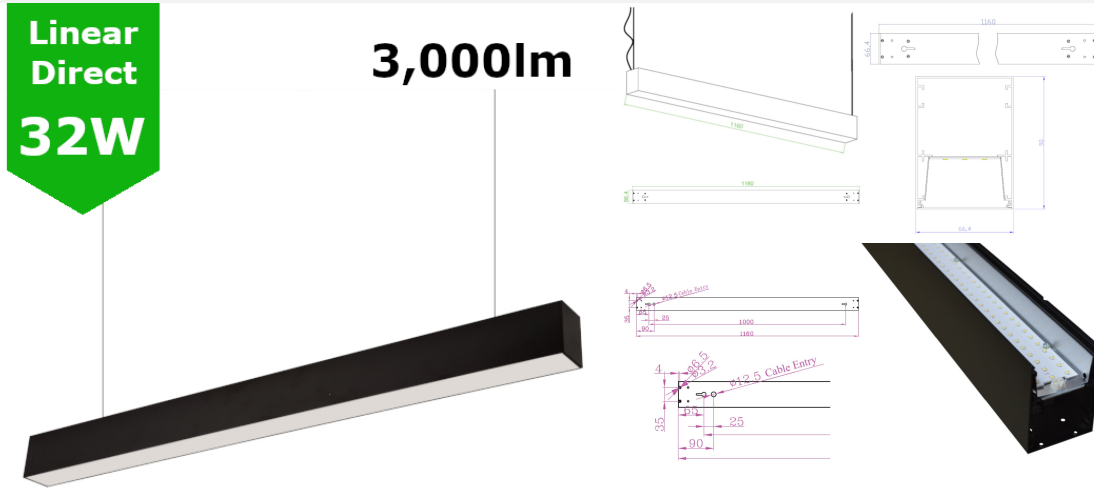

**Suspended/Surface Mount Linear LED Direct Downlight Luminaire 1200mm/4ft
- Black (3,000lm) 32W Flicker Free**

\$65.21

PRODUCT INFORMATION

LED Type	SMD2835 LEDs
Warranty	5 Year
Part L Compliant	Yes
Dimensions	1160mm x 90mm x 67mm
Weight	3.78kg
Equivalent to	2 x 36W T8

TECHNICAL SPECIFICATIONS

Power Consumption	32W
Input Voltage	110-280V AC
Power Factor	>0.95
Operating Temperature	-20°C to 50°C
L70 Rated Lifetime	+45,000hrs
Ingress Protection	IP21

LUMEN PERFORMANCE

Luminous Efficiency	95lm/W
Beam Angle	120°
CRI (Colour Rendering Index)	>80Ra
Lumen Output	3,000lm

Suspended/Surface Mount Linear LED Light for offices with direct illumination. 1200mm / 4ft 32W Suspended Light for office, public open spaces and retail with high lumen output of 3,000 lumens in Natural White 4000K. Modern minimalist interior design highly suited by suspended luminaire. Finished in a choice of colours: RAL black or stylish 6063 silver aluminum housing, enclosing an Frosted diffuser for subtle light output suiting a wide range of modern commercial and institutional applications, including hallways, retail & conference rooms. 1200mm linear design with a superior lumen output up to 3,000lm for ample lux levels across a range of environments - can be continuous with additional bracket. In-fills available on request. High CRI combined with stylish design make this unit perfectly suited to retail applications. Further options of dimmable: DALI and 1-10V.