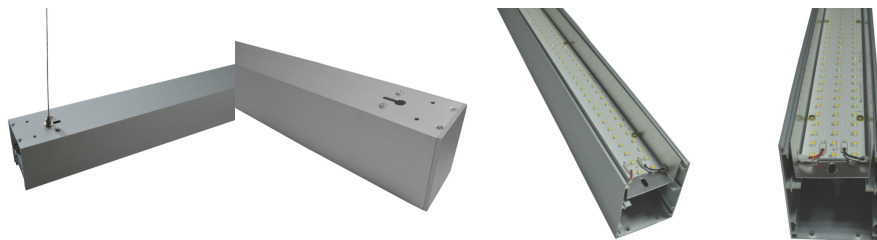

**Suspended/Surface Mount Linear LED Direct Downlight Luminaire 1200mm/4ft
- Silver (3,700lm) 40W Flicker Free**

£85.00

**Linear
Direct
40W**

3,700lm

PRODUCT INFORMATION

LED Type	SMD2835 LEDs
Warranty	5 Year
Part L Compliant	Yes
Dimensions	1160mm x 90mm x 67mm
Weight	3.78kg
Equivalent to	2 x 36W T8

TECHNICAL SPECIFICATIONS

Power Consumption	40W
Input Voltage	110-280V AC
Power Factor	>0.95
Operating Temperature	-20°C to 50°C
L70 Rated Lifetime	+45,000hrs
Ingress Protection	IP21

LUMEN PERFORMANCE

PRODUCT INFORMATION

TECHNICAL SPECIFICATIONS

LUMEN PERFORMANCE

Luminous Efficiency	95lm/W
Beam Angle	120°
CRI (Colour Rendering Index)	>80Ra
Lumen Output	3,700lm

AVAILABLE OPTIONS

Colour Temperature	Natural White (4000-4500K)
1-10V Dimmable	Available Variant
DALI Dimmable	Available Variant
DMX 512 Compatible	No

Suspended/Surface Mount Linear LED Light for offices with direct illumination. 1200mm / 4ft 40W Suspended Light for office, public open spaces and retail with high lumen output of 3,700 lumens in Natural White 4000K. Modern minimalist interior design highly suited by suspended luminaire. Finished in a choice of colours: RAL black or stylish 6063 silver aluminum housing, enclosing an Frosted diffuser for subtle light output suiting a wide range of modern commercial and institutional applications, including hallways, retail & conference rooms. 1200mm linear design with a superior lumen output up to 3,700lm for ample lux levels across a range of environments - can be continuous with additional bracket. In-fills available on request. High CRI combined with stylish design make this unit perfectly suited to retail applications. Further options of dimmable: DALI and 1-10V.