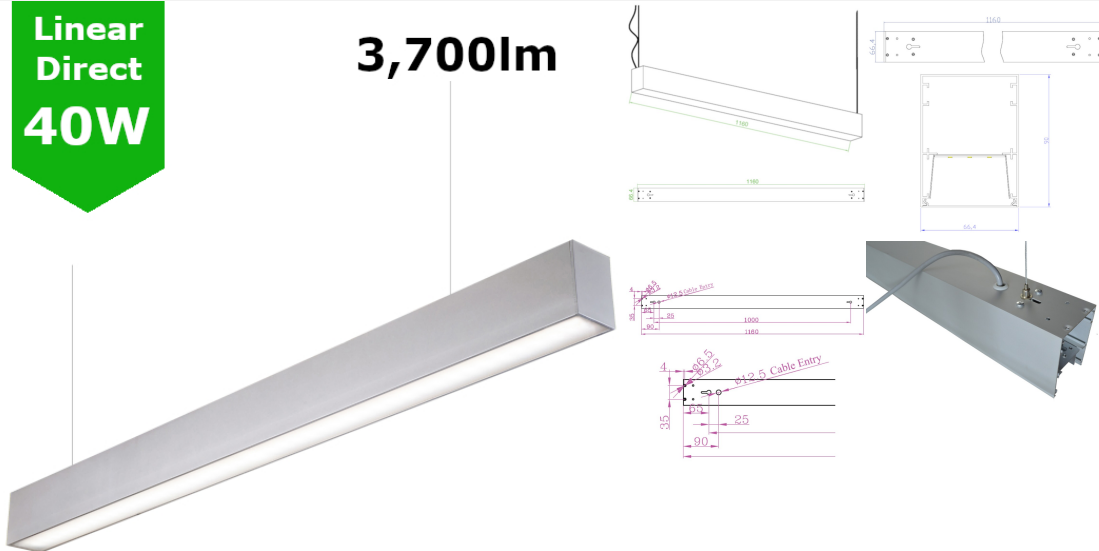

**Suspended/Surface Mount Linear LED Direct Downlight Luminaire 1200mm/4ft
- Silver (3,700lm) 40W Flicker Free**

£85.00

**Linear
Direct
40W**

3,700lm

PRODUCT INFORMATION

LED Type	SMD2835 LEDs
Warranty	5 Year
Part L Compliant	Yes
Dimensions	1160mm x 90mm x 67mm
Weight	3.78kg
Equivalent to	2 x 36W T8

TECHNICAL SPECIFICATIONS

LUMEN PERFORMANCE

Luminous Efficiency	95lm/W
Beam Angle	120°
CRI (Colour Rendering Index)	>80Ra
Lumen Output	3,700lm

AVAILABLE OPTIONS

Colour Temperature	Natural White (4000-4500K)
1-10V Dimmable	Available Variant
DALI Dimmable	Available Variant
DMX 512 Compatible	No

Suspended/Surface Mount Linear LED Light for offices with direct illumination. 1200mm / 4ft 40W Suspended Light for office, public open spaces and retail with high lumen output of 3,700 lumens in Natural White 4000K. Modern minimalist interior design highly suited by suspended luminaire. Finished in a choice of colours: RAL black or stylish 6063 silver aluminum housing, enclosing an Frosted diffuser for subtle light output suiting a wide range of modern commercial and institutional applications, including hallways, retail & conference rooms. 1200mm linear design with a superior lumen output up to 3,700lm for ample lux levels across a range of environments - can be continuous with additional bracket. In-fills available on request. High CRI combined with stylish design make this unit perfectly suited to retail applications. Further options of dimmable: DALI and 1-10V.