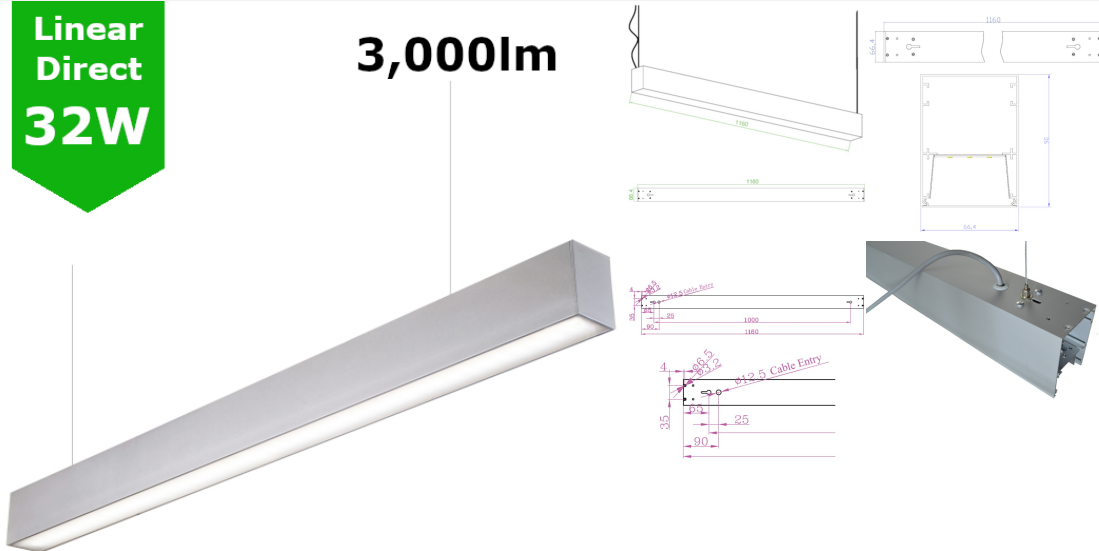

**Suspended/Surface Mount Linear LED Direct Downlight Luminaire 1200mm/4ft
- Silver (3,000lm) 32W Flicker Free**

\$78.32

**Linear
Direct
32W**

3,000lm

PRODUCT INFORMATION

LED Type	SMD2835 LEDs
Warranty	5 Year
Part L Compliant	Yes
Dimensions	1160mm x 90mm x 67mm
Weight	3.78kg
Equivalent to	2 x 36W T8

TECHNICAL SPECIFICATIONS

Power Consumption	32W
Input Voltage	110-280V AC
Power Factor	>0.95
Operating Temperature	-20°C to 50°C
L70 Rated Lifetime	+45,000hrs
Ingress Protection	IP21

LUMEN PERFORMANCE

PRODUCT INFORMATION

TECHNICAL SPECIFICATIONS

LUMEN PERFORMANCE

Luminous Efficiency	95lm/W
Beam Angle	120°
CRI (Colour Rendering Index)	>80Ra
Lumen Output	3,000lm

AVAILABLE OPTIONS

Colour Temperature	Natural White (4000-4500K)
1-10V Dimmable	Available Variant
DALI Dimmable	Available Variant
DMX 512 Compatible	No

Suspended/Surface Mount Linear LED Light for offices with direct illumination. 1200mm / 4ft 32W Suspended Light for office, public open spaces and retail with high lumen output of 3,000 lumens in Natural White 4000K. Modern minimalist interior design highly suited by suspended luminaire. Finished in a choice of colours: RAL black or stylish 6063 silver aluminum housing, enclosing an Frosted diffuser for subtle light output suiting a wide range of modern commercial and institutional applications, including hallways, retail & conference rooms. 1200mm linear design with a superior lumen output up to 3,000lm for ample lux levels across a range of environments - can be continuous with additional bracket. In-fills available on request. High CRI combined with stylish design make this unit perfectly suited to retail applications. Further options of dimmable: DALI and 1-10V.