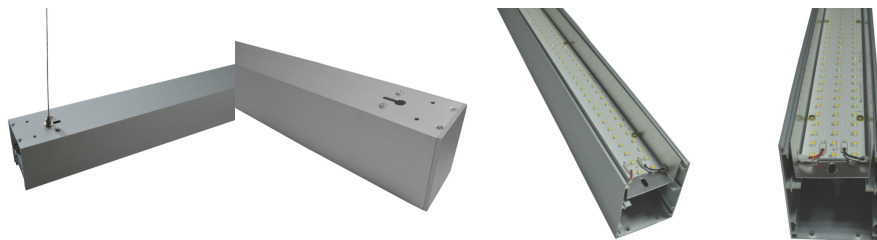

**Suspended/Surface Mount Linear LED Direct Downlight Luminaire 1200mm/4ft
- Silver (3,000lm) 32W Flicker Free**

\$78.32

**Linear
Direct
32W**

3,000lm

PRODUCT INFORMATION

LED Type	SMD2835 LEDs
Warranty	5 Year
Part L Compliant	Yes
Dimensions	1160mm x 90mm x 67mm
Weight	3.78kg
Equivalent to	2 x 36W T8

TECHNICAL SPECIFICATIONS

Power Consumption	32W
Input Voltage	110-280V AC
Power Factor	>0.95
Operating Temperature	-20°C to 50°C
L70 Rated Lifetime	+45,000hrs
Ingress Protection	IP21

LUMEN PERFORMANCE

PRODUCT INFORMATION

TECHNICAL SPECIFICATIONS

LUMEN PERFORMANCE

Luminous Efficiency	95lm/W
Beam Angle	120°
CRI (Colour Rendering Index)	>80Ra
Lumen Output	3,000lm

AVAILABLE OPTIONS

Colour Temperature	Natural White (4000-4500K)
1-10V Dimmable	Available Variant
DALI Dimmable	Available Variant
DMX 512 Compatible	No

Suspended/Surface Mount Linear LED Light for offices with direct illumination. 1200mm / 4ft 32W Suspended Light for office, public open spaces and retail with high lumen output of 3,000 lumens in Natural White 4000K. Modern minimalist interior design highly suited by suspended luminaire. Finished in a choice of colours: RAL black or stylish 6063 silver aluminum housing, enclosing an Frosted diffuser for subtle light output suiting a wide range of modern commercial and institutional applications, including hallways, retail & conference rooms. 1200mm linear design with a superior lumen output up to 3,000lm for ample lux levels across a range of environments - can be continuous with additional bracket. In-fills available on request. High CRI combined with stylish design make this unit perfectly suited to retail applications. Further options of dimmable: DALI and 1-10V.