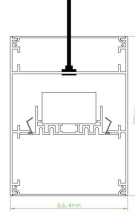

**Suspended Linear LED Direct Indirect Light 1200mm/4ft - RAL Black (4,900lm)
52W Flicker Free**

\$134.28

4,900lm

**Direct/
Indirect
52W**

LEFT BACK VIEW OF FITTING

PRODUCT INFORMATION

LED Type	SMD2835 LEDs
Warranty	5 Year
Part L Compliant	Yes
Dimensions	1178mm x 90mm x 67mm
Weight	3.00kg
Equivalent to	2 x 36W T8

AVAILABLE OPTIONS

Colour Temperature	Natural White (4000-4500K)
1-10V Dimmable	Available Variant
DALI Dimmable	Available Variant
DMX 512 Compatible	No

Suspended Linear LED Light for offices with both direct / indirect illumination. 1200mm x 14ft 52W Suspended Light for office, public open spaces and retail with high lumen output of 4,900 lumens in Natural White 4000K (3800lm:1100lm uplight:downlight). Modern minimalist interior design highly suited by suspended luminaire. Finished in a choice of colours: RAL black or stylish 6063 silver aluminum housing, enclosing an Frosted diffuser for subtle light output suiting a wide range of modern commercial and institutional applications, including hallways, retail & conference rooms. 1200mm linear design with a superior lumen output up to 4,900lm for ample lux levels across a range of environments - can be continuous with additional bracket. In-fils available on request. High CRI combined with stylish design make this unit perfectly suited to retail applications. Further options of dimmable: DALI and 1-10V.