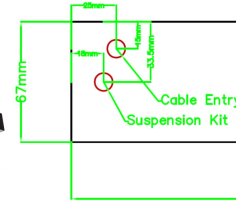

**Suspended Linear LED Direct Indirect Light 1200mm/4ft - RAL Black (4,900lm)
52W Flicker Free**

\$134.28

4,900lm

**Direct/
Indirect
52W**

LEFT BACK VIEW OF FITTING

PRODUCT INFORMATION

LED Type	SMD2835 LEDs
Warranty	5 Year
Part L Compliant	Yes
Dimensions	1178mm x 90mm x 67mm
Weight	3.00kg
Equivalent to	2 x 36W T8

TECHNICAL SPECIFICATIONS

Power Consumption	52W
Input Voltage	110-280V AC
Power Factor	>0.95
Operating Temperature	-20°C to 50°C
L70 Rated Lifetime	+45,000hrs
Ingress Protection	IP21

LUMEN PERFORMANCE

Luminous Efficiency	95lm/W
Beam Angle	120°
CRI (Colour Rendering Index)	>80Ra
Lumen Output	4,900lm (3,800lm:1100lm downlight:uplight)

AVAILABLE OPTIONS

Colour Temperature	Natural White (4000-4500K)
1-10V Dimmable	Available Variant
DALI Dimmable	Available Variant
DMX 512 Compatible	No

Suspended Linear LED Light for offices with both direct / indirect illumination. 1200mm x 14ft 52W Suspended Light for office, public open spaces and retail with high lumen output of 4,900 lumens in Natural White 4000K (3800lm:1100lm uplight:downlight). Modern minimalist interior design highly suited by suspended luminaire. Finished in a choice of colours: RAL black or stylish 6063 silver aluminum housing, enclosing an Frosted diffuser for subtle light output suiting a wide range of modern commercial and institutional applications, including hallways, retail & conference rooms. 1200mm linear design with a superior lumen output up to 4,900lm for ample lux levels across a range of environments - can be continuous with additional bracket. In-fils available on request. High CRI combined with stylish design make this unit perfectly suited to retail applications. Further options of dimmable: DALI and 1-10V.