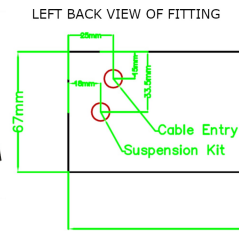

**Suspended Linear LED Direct Indirect Light 1200mm/4ft - RAL Black (3,700lm)
40W Flicker Free**

\$115.97

3,700lm

**Direct/
Indirect
40W**

PRODUCT INFORMATION

LED Type	SMD2835 LEDs
Warranty	5 Year
Part L Compliant	Yes
Dimensions	1178mm x 90mm x 67mm
Weight	3.00kg
Equivalent to	2 x 36W T8

TECHNICAL SPECIFICATIONS

Power Consumption	40W
Input Voltage	110-280V AC
Power Factor	>0.95
Operating Temperature	-20°C to 50°C
L70 Rated Lifetime	+45,000hrs
Ingress Protection	IP21

LUMEN PERFORMANCE

Luminous Efficiency	95lm/W
Beam Angle	120°
CRI (Colour Rendering Index)	>80Ra
Lumen Output	3,700lm (3,000lm:700lm downlight:uplight)

AVAILABLE OPTIONS

Colour Temperature	Natural White (4000-4500K)
1-10V Dimmable	Available Variant
DALI Dimmable	Available Variant
DMX 512 Compatible	No

Suspended Linear LED Light for offices with both direct / indirect illumination. 1200mm / 4ft 40W Suspended Light for office, public open spaces and retail with high lumen output of 3900 lumens in Natural White 4000K (3000lm:700lm uplight:downlight). Modern minimalist interior design highly suited by suspended luminaire. Finished in a choice of colours: RAL black or stylish 6063 silver aluminum housing, enclosing an Frosted diffuser for subtle light output suiting a wide range of modern commercial and institutional applications, including hallways, retail & conference rooms. 1200mm linear design with a superior lumen output up to 3,900lm for ample lux levels across a range of environments - can be continuous with additional bracket. In-fils available on request. High CRI combined with stylish design make this unit perfectly suited to retail applications. Further options of dimmable: DALI and 1-10V.