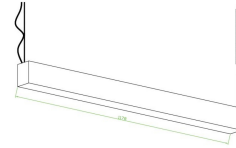

**Suspended Linear LED Direct Indirect Light 1200mm/4ft - RAL Black (3,700lm)
40W Flicker Free**

\$115.97

3,700lm

**Direct/
Indirect
40W**

PRODUCT INFORMATION

LED Type	SMD2835 LEDs
Warranty	5 Year
Part L Compliant	Yes
Dimensions	1178mm x 90mm x 67mm
Weight	3.00kg
Equivalent to	2 x 36W T8

AVAILABLE OPTIONS

Colour Temperature	Natural White (4000-4500K)
1-10V Dimmable	Available Variant
DALI Dimmable	Available Variant
DMX 512 Compatible	No

Suspended Linear LED Light for offices with both direct / indirect illumination. 1200mm / 4ft 40W Suspended Light for office, public open spaces and retail with high lumen output of 3900 lumens in Natural White 4000K (3000lm:700lm uplight:downlight). Modern minimalist interior design highly suited by suspended luminaire. Finished in a choice of colours: RAL black or stylish 6063 silver aluminum housing, enclosing an Frosted diffuser for subtle light output suiting a wide range of modern commercial and institutional applications, including hallways, retail & conference rooms. 1200mm linear design with a superior lumen output up to 3,900lm for ample lux levels across a range of environments - can be continuous with additional bracket. In-fils available on request. High CRI combined with stylish design make this unit perfectly suited to retail applications. Further options of dimmable: DALI and 1-10V.