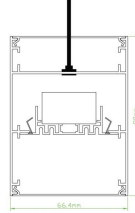

**Suspended Linear LED Direct Indirect Light 1200mm/4ft - RAL Black (3,700lm)
40W Flicker Free**

\$115.97

3,700lm

**Direct/
Indirect
40W**

PRODUCT INFORMATION

LED Type	SMD2835 LEDs
Warranty	5 Year
Part L Compliant	Yes
Dimensions	1178mm x 90mm x 67mm
Weight	3.00kg
Equivalent to	2 x 36W T8

AVAILABLE OPTIONS

Colour Temperature	Natural White (4000-4500K)
1-10V Dimmable	Available Variant
DALI Dimmable	Available Variant
DMX 512 Compatible	No

Suspended Linear LED Light for offices with both direct / indirect illumination. 1200mm / 4ft 40W Suspended Light for office, public open spaces and retail with high lumen output of 3900 lumens in Natural White 4000K (3000lm:700lm uplight:downlight). Modern minimalist interior design highly suited by suspended luminaire. Finished in a choice of colours: RAL black or stylish 6063 silver aluminum housing, enclosing an Frosted diffuser for subtle light output suiting a wide range of modern commercial and institutional applications, including hallways, retail & conference rooms. 1200mm linear design with a superior lumen output up to 3,900lm for ample lux levels across a range of environments - can be continuous with additional bracket. In-fils available on request. High CRI combined with stylish design make this unit perfectly suited to retail applications. Further options of dimmable: DALI and 1-10V.