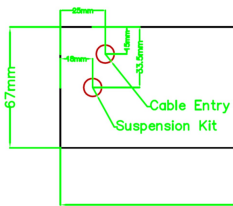

LEFT BACK VIEW OF FITTING