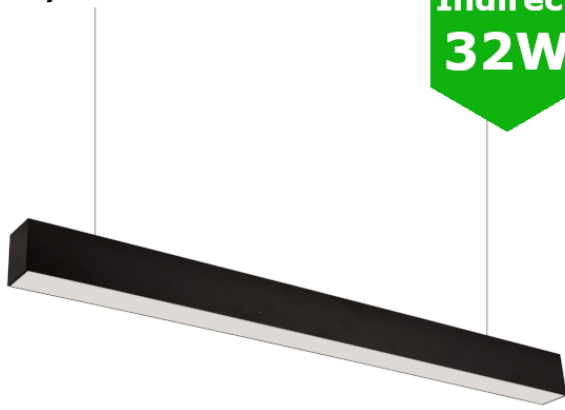

**Suspended Linear LED Direct Indirect Light 1200mm/4ft - RAL Black (3,000lm)  
32W Flicker Free**

**£77.00 £66.60**

**3,000lm**

**Direct/  
Indirect  
32W**

LEFT BACK VIEW OF FITTING

**PRODUCT INFORMATION**

LED Type	SMD2835 LEDs
Warranty	5 Year
Part L Compliant	Yes
Dimensions	1178mm x 90mm x 67mm
Weight	3.00kg
Equivalent to	2 x 36W T8

**TECHNICAL SPECIFICATIONS**

Power Consumption	32W
Input Voltage	110-280V AC
Power Factor	>0.95
Operating Temperature	-20°C to 50°C
L70 Rated Lifetime	+45,000hrs
Ingress Protection	IP21

Suspended Linear LED Light for offices with both direct / indirect illumination. 1200mm / 4ft 32W Suspended Light for office, public open spaces and retail with high lumen output of 3,000 lumens in Natural White 4000K (2200lm:800lm uplight:downlight). Modern minimalist interior design highly suited by suspended luminaire. Finished in a choice of colours: RAL black or stylish 6063 silver aluminum housing, enclosing an Frosted diffuser for subtle light output suiting a wide range of modern commercial and institutional applications, including hallways, retail & conference rooms. 1200mm linear design with a superior lumen output up to 2,900lm for ample lux levels across a range of environments - can be continuous with additional bracket. In-fils available on request. High CRI combined with stylish design make this unit perfectly suited to retail applications. Further options of dimmable: DALI and 1-10V.