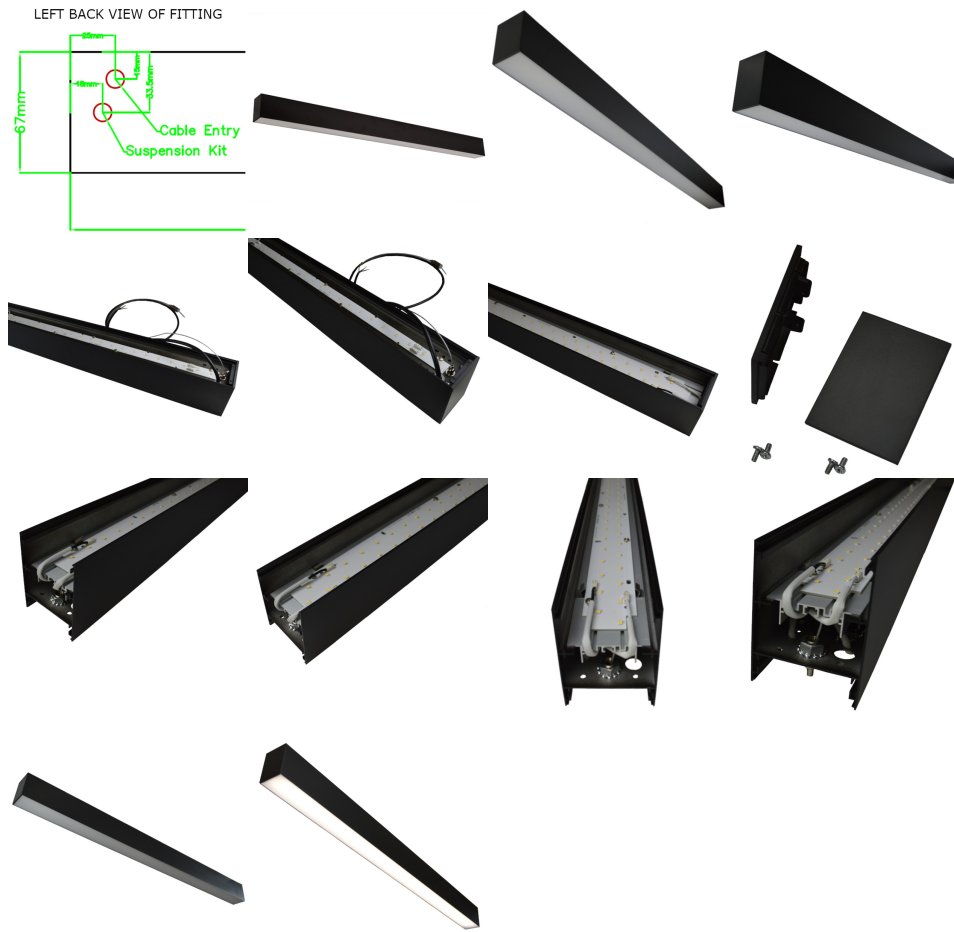

**Suspended Linear LED Direct Indirect Light 1200mm/4ft - RAL Black (3,000lm)  
32W Flicker Free**

**£77.00 £66.60**

**3,000lm**

**Direct/  
Indirect  
32W**

LEFT BACK VIEW OF FITTING

**PRODUCT INFORMATION**

LED Type	SMD2835 LEDs
Warranty	5 Year
Part L Compliant	Yes
Dimensions	1178mm x 90mm x 67mm
Weight	3.00kg
Equivalent to	2 x 36W T8

**TECHNICAL SPECIFICATIONS**

Power Consumption	32W
Input Voltage	110-280V AC
Power Factor	>0.95
Operating Temperature	-20°C to 50°C
L70 Rated Lifetime	+45,000hrs
Ingress Protection	IP21

**LUMEN PERFORMANCE**

Luminous Efficiency	95lm/W
Beam Angle	120°
CRI (Colour Rendering Index)	>80Ra
Lumen Output	3,000lm (2,200lm:800lm downlight:uplight)

**AVAILABLE OPTIONS**

Colour Temperature	Natural White (4000-4500K)
1-10V Dimmable	Available Variant
DALI Dimmable	Available Variant
DMX 512 Compatible	No

Suspended Linear LED Light for offices with both direct / indirect illumination. 1200mm / 4ft 32W Suspended Light for office, public open spaces and retail with high lumen output of 3,000 lumens in Natural White 4000K (2200lm:800lm uplight:downlight). Modern minimalist interior design highly suited by suspended luminaire. Finished in a choice of colours: RAL black or stylish 6063 silver aluminum housing, enclosing an Frosted diffuser for subtle light output suiting a wide range of modern commercial and institutional applications, including hallways, retail & conference rooms. 1200mm linear design with a superior lumen output up to 2,900lm for ample lux levels across a range of environments - can be continuous with additional bracket. In-fils available on request. High CRI combined with stylish design make this unit perfectly suited to retail applications. Further options of dimmable: DALI and 1-10V.