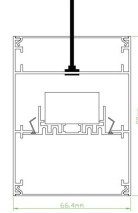

**Suspended Linear LED Direct Indirect Light 1200mm/4ft - RAL Black (3,000lm)
32W Flicker Free**

£77.00 £66.60

3,000lm

**Direct/
Indirect
32W**