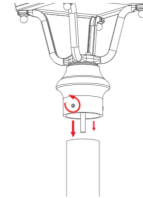

LED Post Top Lantern - Victorian / Traditional Street Light Luminaire 50W - 4-8m Column Street Lighting Fixture Replaces 70W SOX Flicker Free

~~\$243.53~~ **\$231.32**

5,600lm

50W
Replaces
70W SON

DARK SKY FRIENDLY

The Victorian post-top is a traditional looking LED luminaire designed for column/post mounting at heights of between 4 - 8m. It has an IP65 design for suitable exterior environments with traditional aesthetic character, such as urban-centres, pathways and pedestrian areas. The unit features a toughened glass diffuser which protects the LED chips and provides a high uniformity across a range of spaces and reduced light spillage, thus further enhancing this 115lm/W luminaire to give optimum lux levels throughout. The luminaire is powered by a high efficiency Meanwell™ Driver and furthermore, is compatible with standard mains photocells.