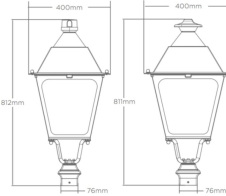

LED Post Top Lantern - Victorian / Traditional Street Light Luminaire 50W - 4-8m Column Street Lighting Fixture Replaces 70W SOX Flicker Free

~~\$243.53~~ **\$231.32**

5,600lm

50W
Replaces
70W SON

DARK SKY FRIENDLY

3000K*

3000K*

PRODUCT INFORMATION

LED Type	SMD3030 LEDs
Warranty	5 Year
Part L Compliant	Yes
Dimensions	870mm x 440mm x 440mm
Weight	7.1kg
Windage	0.16m ²
Equivalent to	70 SON / MHL

TECHNICAL SPECIFICATIONS

The Victorian post-top is a traditional looking LED luminaire designed for column/post mounting at heights of between 4 - 8m. It has an IP65 design for suitable exterior environments with traditional aesthetic character, such as urban-centres, pathways and pedestrian areas. The unit features a toughened glass diffuser which protects the LED chips and provides a high uniformity across a range of spaces and reduced light spillage, thus further enhancing this 115lm/W luminaire to give optimum lux levels throughout. The luminaire is powered by a high efficiency Meanwell™ Driver and furthermore, is compatible with standard mains photocells.