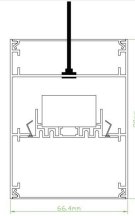

Suspended Linear LED Light Up/Down Light 1200mm/4ft - Silver Anodised Aluminum (3,000lm) 32W Flicker Free

\$93.99 \$81.30

3,000lm

**Direct/
Indirect
32W**

LEFT BACK VIEW OF FITTING

PRODUCT INFORMATION

LED Type	SMD2835 LEDs
Warranty	5 Year
Part L Compliant	Yes
Dimensions	1178mm x 90mm x 67mm
Weight	3.00kg
Equivalent to	2 x 36W T8

Suspended Linear LED Light for offices with both direct / indirect illumination. 1200mm / 4ft 32W Suspended Light for office, public open spaces and retail with high lumen output of 3,000 lumens in Natural White 4000K (2200lm:800lm uplight:downlight). Modern minimalist interior design highly suited by suspended luminaire. Finished in a choice of colours: stylish 6063 silver aluminum housing, enclosing an Frosted diffuser for subtle light output suiting a wide range of modern commercial and institutional applications, including hallways, retail & conference rooms. 1200mm linear design with a superior lumen output up to 2,900lm for ample lux levels across a range of environments - can be continuous with additional bracket. In-fils available on request. High CRI combined with stylish design make this unit perfectly suited to retail applications. Further options of dimmable: DALI and 1-10V.