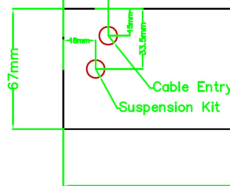

Suspended Linear LED Light Up/Down Light 1200mm/4ft - Silver Anodised Aluminum (3,000lm) 32W Flicker Free

\$93.99 \$81.30

3,000lm

**Direct/
Indirect
32W**

LEFT BACK VIEW OF FITTING

PRODUCT INFORMATION

LED Type	SMD2835 LEDs
Warranty	5 Year
Part L Compliant	Yes
Dimensions	1178mm x 90mm x 67mm
Weight	3.00kg
Equivalent to	2 x 36W T8