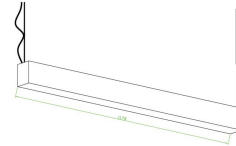

Suspended Linear LED Light Up/Down Light 1200mm/4ft - Silver Anodised Aluminum (3,000lm) 32W Flicker Free

\$93.99 \$81.30

3,000lm

**Direct/
Indirect
32W**

LEFT BACK VIEW OF FITTING

PRODUCT INFORMATION

LED Type	SMD2835 LEDs
Warranty	5 Year
Part L Compliant	Yes
Dimensions	1178mm x 90mm x 67mm
Weight	3.00kg
Equivalent to	2 x 36W T8

Suspended Linear LED Light for offices with both direct / indirect illumination. 1200mm / 4ft 32W Suspended Light for office, public open spaces and retail with high lumen output of 3,000 lumens in Natural White 4000K (2200lm:800lm uplight:downlight). Modern minimalist interior design highly suited by suspended luminaire. Finished in a choice of colours: stylish 6063 silver aluminum housing, enclosing an Frosted diffuser for subtle light output suiting a wide range of modern commercial and institutional applications, including hallways, retail & conference rooms. 1200mm linear design with a superior lumen output up to 2,900lm for ample lux levels across a range of environments - can be continuous with additional bracket. In-fils available on request. High CRI combined with stylish design make this unit perfectly suited to retail applications. Further options of dimmable: DALI and 1-10V.