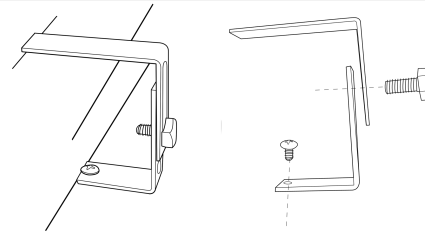

Concealed Burgess Grid LED Panel Bracket - Adjustable Height 2-PC

\$19.78

Concealed Grid LED Panel Bracket - 2-Piece Z Bracket - Adjustable Height for concealed/Burgess ceiling grids. **PLEASE NOTE - Hole size for panel screw 4.7mm, please check this will work with your panel prior to ordering (panel screw not supplied).**