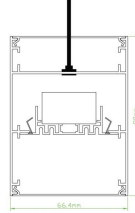

**Suspended Linear LED Light Up/Down Light 1200mm/4ft - Silver Anodised Aluminum (4,900lm) 52W Flicker Free**

**\$134.28**

**4,900lm**

**Direct/  
Indirect  
52W**

LEFT BACK VIEW OF FITTING

**PRODUCT INFORMATION**

LED Type	SMD2835 LEDs
Warranty	5 Year
Part L Compliant	Yes
Dimensions	1178mm x 90mm x 67mm
Weight	3.00kg
Equivalent to	2 x 36W T8

**TECHNICAL SPECIFICATIONS**

Power Consumption	52W
Input Voltage	110-280V AC
Power Factor	>0.95
Operating Temperature	-20°C to 50°C
L70 Rated Lifetime	+45,000hrs
Ingress Protection	IP21

**AVAILABLE OPTIONS**

Colour Temperature	Natural White (4000-4500K)
1-10V Dimmable	Available Variant
DALI Dimmable	Available Variant
DMX 512 Compatible	No

Suspended Linear LED Light for offices with both direct / indirect illumination. 1200mm / 4ft 52W Suspended Light for office, public open spaces and retail with high lumen output of 4,900 lumens in Natural White 4000K (4800lm:1100lm uplight:downlight). Modern minimalist interior design highly suited by suspended luminaire. Finished in a choice of colours: stylish 6063 silver aluminum housing, enclosing an Frosted diffuser for subtle light output suiting a wide range of modern commercial and institutional applications, including hallways, retail & conference rooms. 1200mm linear design with a superior lumen output up to 4,900lm for ample lux levels across a range of environments - can be continuous with additional bracket. In-fils available on request. High CRI combined with stylish design make this unit perfectly suited to retail applications. Further options of dimmable: DALI and 1-10V.