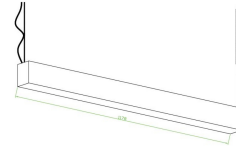

**Suspended Linear LED Light Up/Down Light 1200mm/4ft - Silver Anodised Aluminum (4,900lm) 52W Flicker Free**

**\$134.28**

**4,900lm**

**Direct/  
Indirect  
52W**

LEFT BACK VIEW OF FITTING

**PRODUCT INFORMATION**

LED Type	SMD2835 LEDs
Warranty	5 Year
Part L Compliant	Yes
Dimensions	1178mm x 90mm x 67mm
Weight	3.00kg
Equivalent to	2 x 36W T8

**TECHNICAL SPECIFICATIONS**

Power Consumption	52W
Input Voltage	110-280V AC
Power Factor	>0.95
Operating Temperature	-20°C to 50°C
L70 Rated Lifetime	+45,000hrs
Ingress Protection	IP21

**AVAILABLE OPTIONS**

Colour Temperature	Natural White (4000-4500K)
1-10V Dimmable	Available Variant
DALI Dimmable	Available Variant
DMX 512 Compatible	No

Suspended Linear LED Light for offices with both direct / indirect illumination. 1200mm / 4ft 52W Suspended Light for office, public open spaces and retail with high lumen output of 4,900 lumens in Natural White 4000K (4800lm:1100lm uplight:downlight). Modern minimalist interior design highly suited by suspended luminaire. Finished in a choice of colours: stylish 6063 silver aluminum housing, enclosing an Frosted diffuser for subtle light output suiting a wide range of modern commercial and institutional applications, including hallways, retail & conference rooms. 1200mm linear design with a superior lumen output up to 4,900lm for ample lux levels across a range of environments - can be continuous with additional bracket. In-fils available on request. High CRI combined with stylish design make this unit perfectly suited to retail applications. Further options of dimmable: DALI and 1-10V.