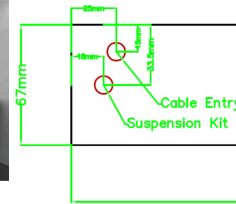

**Suspended Linear LED Light Up/Down Light 1200mm/4ft - Silver Anodised Aluminum (4,900lm) 52W Flicker Free**

**\$134.28**

**4,900lm**

**Direct/  
Indirect  
52W**

LEFT BACK VIEW OF FITTING

**PRODUCT INFORMATION**

LED Type	SMD2835 LEDs
Warranty	5 Year
Part L Compliant	Yes
Dimensions	1178mm x 90mm x 67mm
Weight	3.00kg
Equivalent to	2 x 36W T8

**TECHNICAL SPECIFICATIONS**

Power Consumption	52W
Input Voltage	110-280V AC
Power Factor	>0.95
Operating Temperature	-20°C to 50°C
L70 Rated Lifetime	+45,000hrs
Ingress Protection	IP21