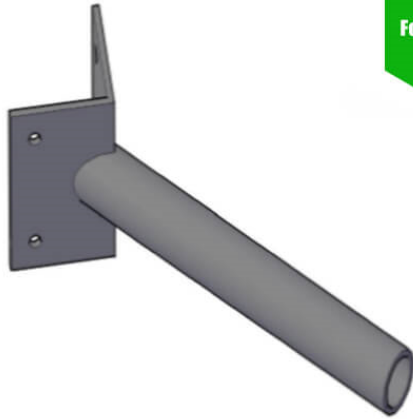

90° Corner Wall Mount Bracket - Single Lantern Projection Arm - 300mm Outreach

\$73.24

60mm Arm Diameter
For 90° Corner

90° Corner Wall Mount Bracket - Single Lantern Projection Arm - 300mm Outreach. **For side-entry Street Lantern.**