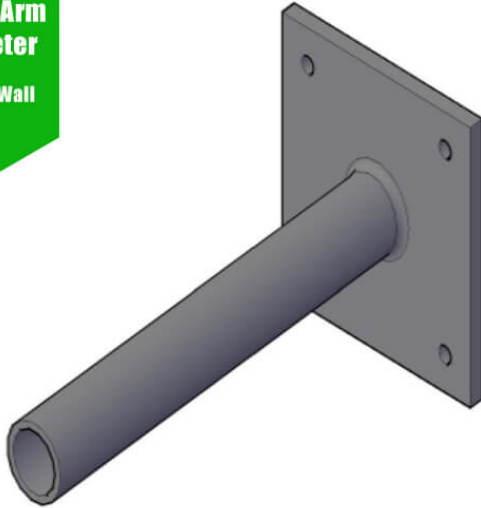

## Flat Wall Mount Bracket - Single Lantern Projection Arm - 300mm Outreach

**\$48.22**

**60mm Arm  
Diameter**  
For Flat Wall

Flat Wall Mount Bracket - Single Lantern Projection Arm - 300mm Outreach. **For side-entry Street Lantern.**